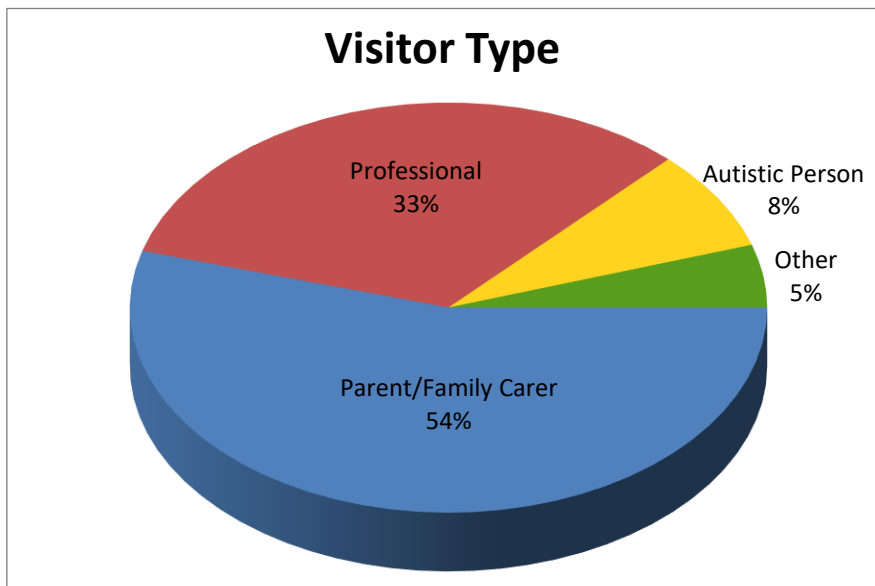

2022 Visitor Demographics

Total Visitors: 3,356

Professionals by Sector

Top Five Job Titles

Age of People Supported by Visitors (Multiple Choice)

Top Ten Other Conditions Supported by Visitors (Multiple Choice)

Top Ten Areas of Interest (Multiple Choice)

Visited The Autism Show in the Past