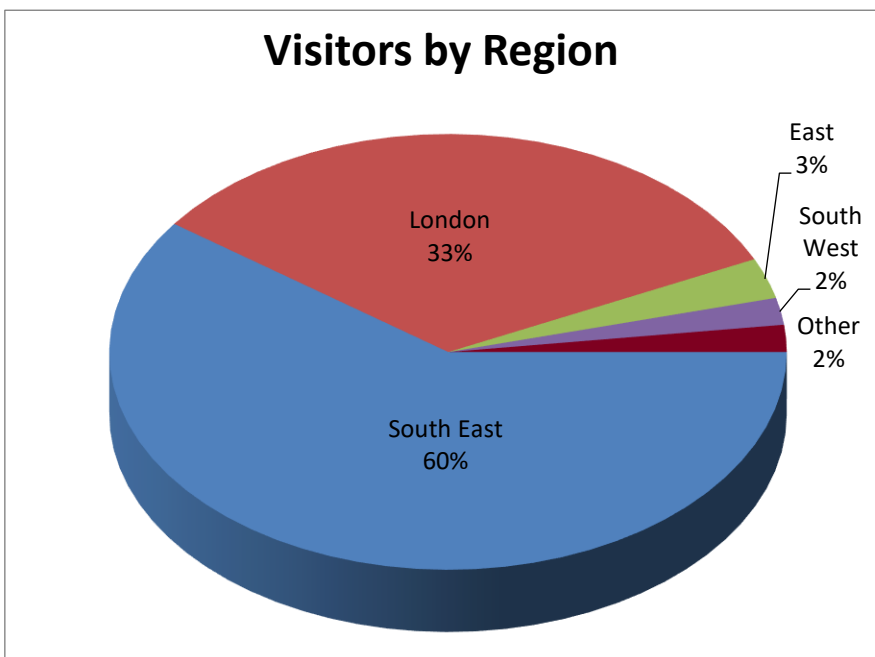

2022 Visitor Demographics

Total Visitors: 3,356

Professionals by Sector

Top Five Job Titles

Age of People Supported by Visitors (Multiple Choice)

Top Ten Other Conditions Supported by Visitors (Multiple Choice)

Top Ten Areas of Interest (Multiple Choice)

Visited The Autism Show in the Past