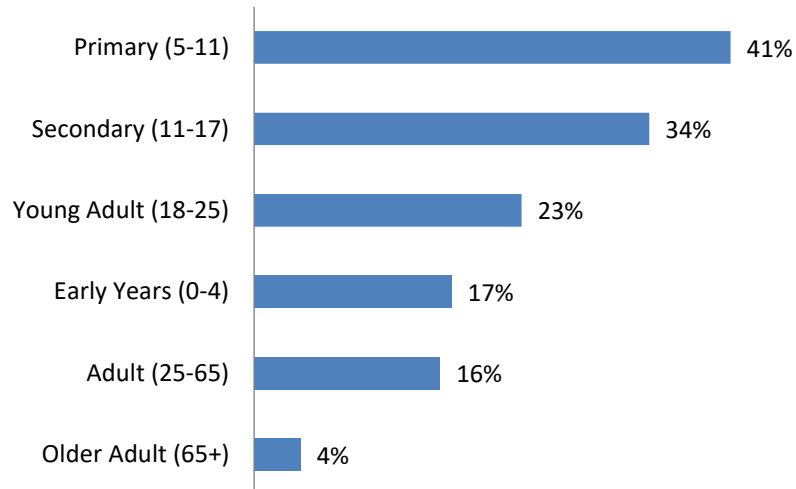

2022 Visitor Demographics

Total Visitors: 3,356

Professionals by Sector

Top Five Job Titles

Age of People Supported by Visitors (Multiple Choice)

Top Ten Other Conditions Supported by Visitors (Multiple Choice)

Top Ten Areas of Interest (Multiple Choice)

Visited The Autism Show in the Past