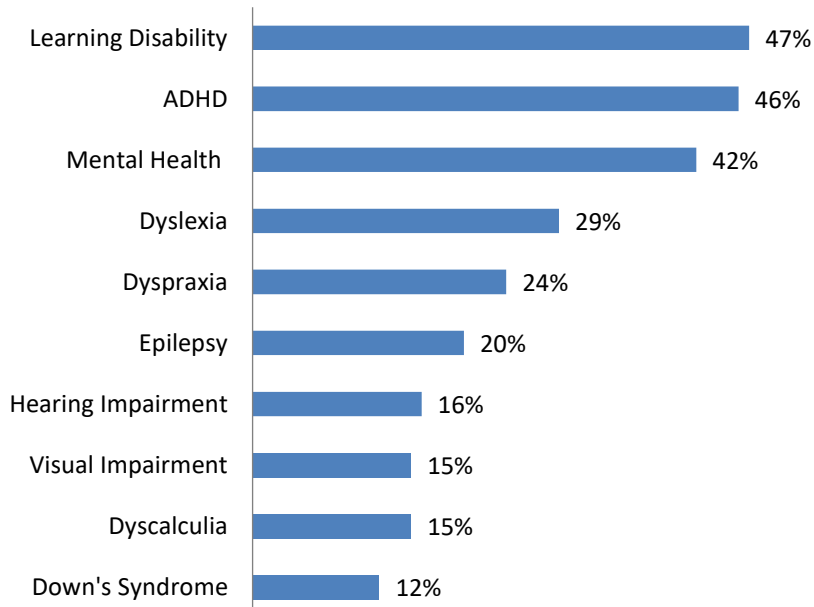

2022 Visitor Demographics

Total Visitors: 3,356

Professionals by Sector

Top Five Job Titles

Age of People Supported by Visitors (Multiple Choice)

Top Ten Other Conditions Supported by Visitors (Multiple Choice)

Top Ten Areas of Interest (Multiple Choice)

Visited The Autism Show in the Past