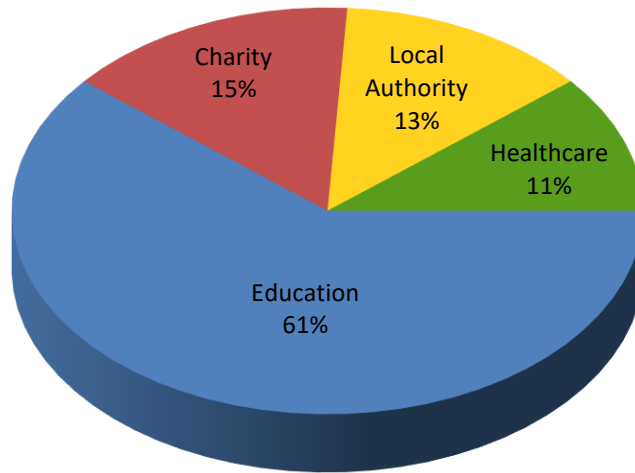

2022 Visitor Demographics

Total Visitors: 3,356

Professionals by Sector

Top Five Job Titles

Age of People Supported by Visitors (Multiple Choice)

Top Ten Other Conditions Supported by Visitors (Multiple Choice)

Top Ten Areas of Interest (Multiple Choice)

Visited The Autism Show in the Past