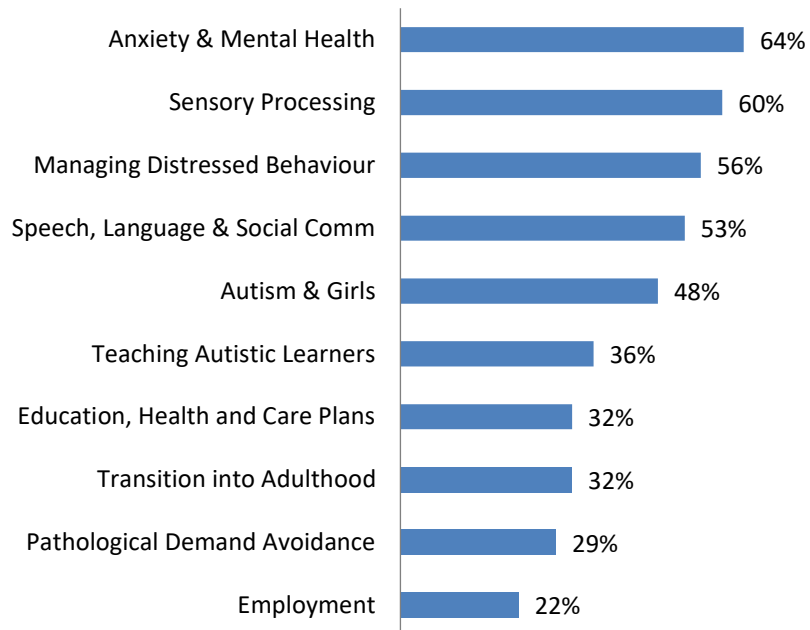

2022 Visitor Demographics

Total Visitors: 3,356

Professionals by Sector

Top Five Job Titles

Age of People Supported by Visitors (Multiple Choice)

Top Ten Other Conditions Supported by Visitors (Multiple Choice)

Top Ten Areas of Interest (Multiple Choice)

Visited The Autism Show in the Past